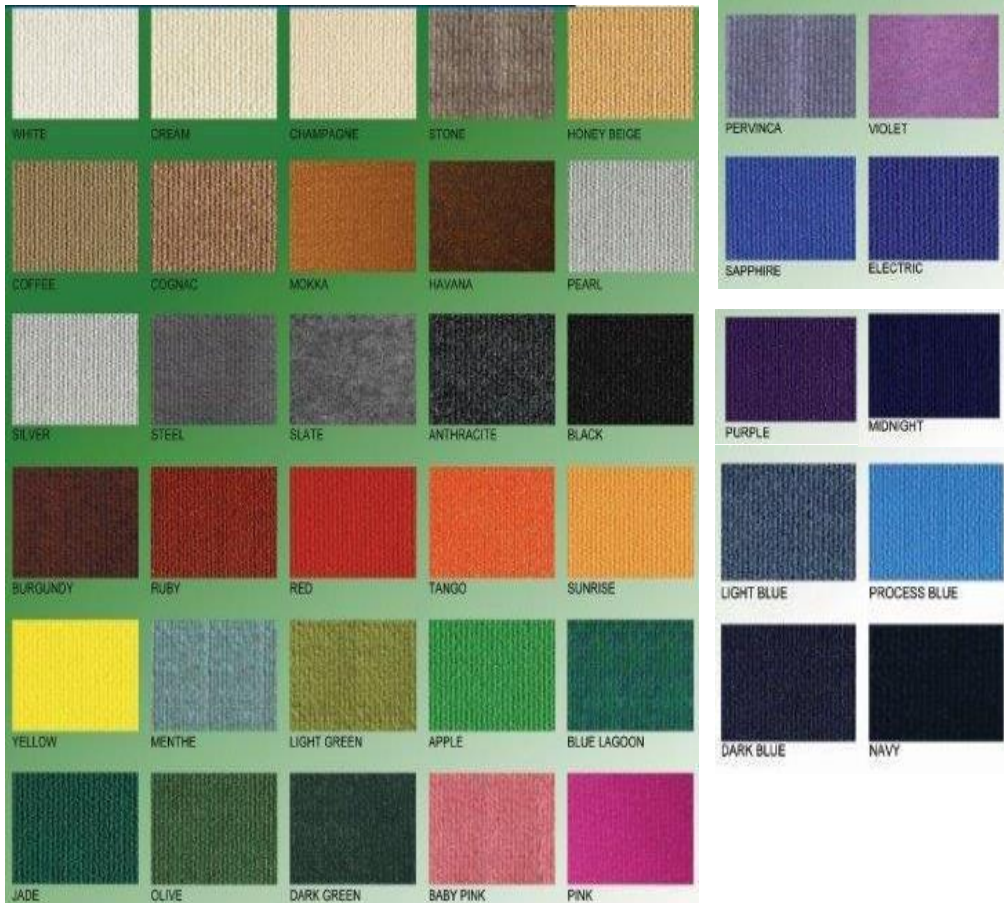

in-cosmetics® global

Amsterdam • 8-10 April 2025

2025 Sponsorship Opportunities

Shell Scheme Packages

Standard Shell Scheme

Items	Shell Scheme
Stand Height	2.48m
Logo	No
Fascia Height	300mm
Fascia Colour	Pink (no other option)
Carpet Colour	Grey (no other option)
Graphic Panel	No

Cost / sqm

€140 per sqm

Premium Shell Scheme

Items	Shell Scheme
Stand Height	2.89m [+40cm higher]
Logo	Yes
Fascia Height	600mm
Fascia Colour	Choice of 14 colours
Carpet Colour	Choice of 40 Colours
Graphic Panel	2 (possibility to order extra panels)

Cost / sqm	€220 per sqm
------------	--------------

Colour Options

Carpet Colours

Fascia Colour Options

in-cosmetics[®] global